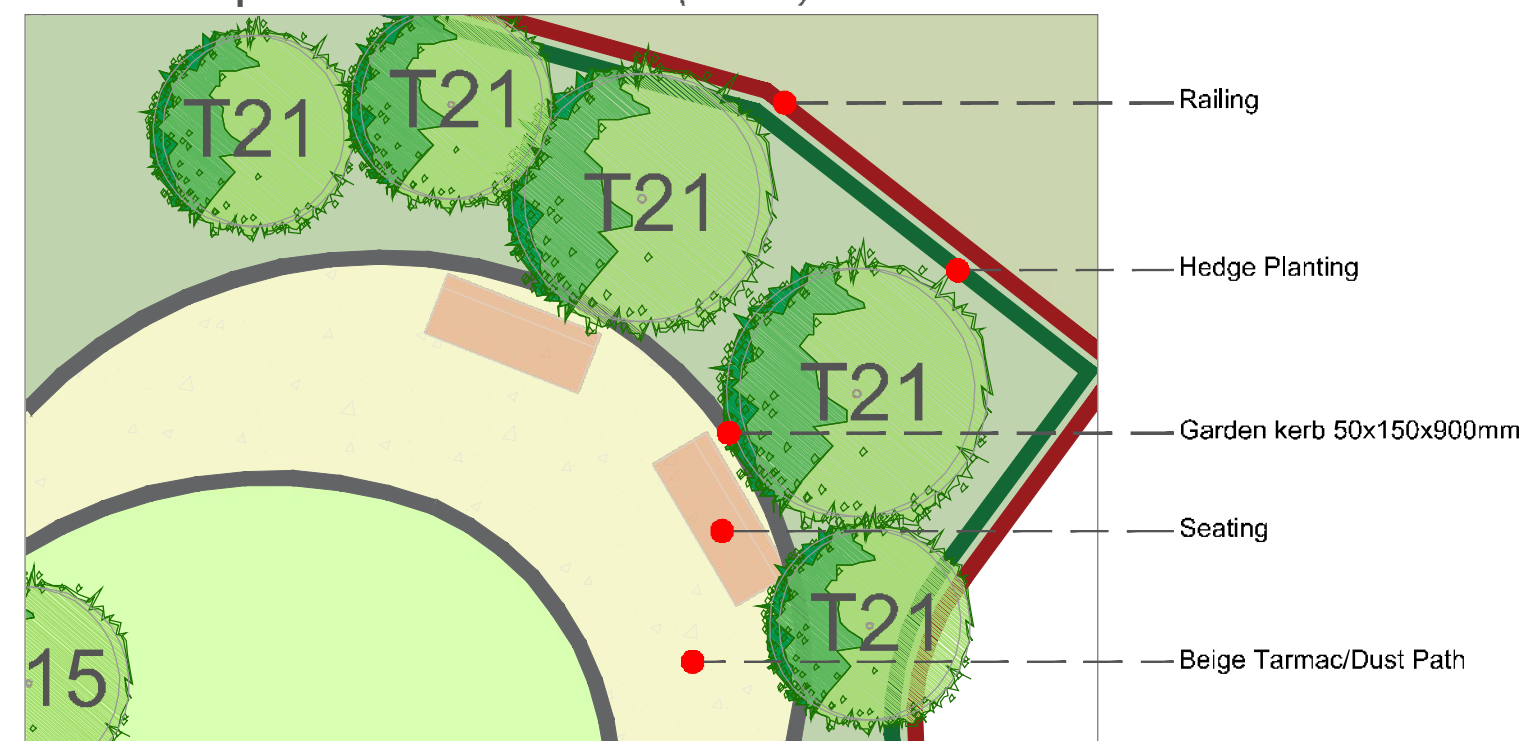

Landscape Masterplan Scale (1:200)

Landscape Detail 1 Scale (1:100)

Landscape Detail 2 Scale (1:100)

Landscape Roof Garden & Private Terrace Scale (1:100)

Landscape Treatments

Proposed Street Tree Planting

No.	Name.	Size.
T1	Platanus acerifolia	18-20cm
T2	Tilia cordata 'Greenspire'	16-18cm
T3	Tilia cordata 'Green column'	16-18cm
T4	Acer campestre 'Elsrijk'	16-18cm
T5	Pyrus calleryana 'Chanticleer'	16-18cm
T6	Quercus palustris	16-18cm
T7	Prunus avium 'Plena'	16-18cm
T8	Sorbus aria	16-18cm

Proposed Small Tree Planting

No.	Name.	Size.
T15	Acer palmatum	150cm
T16	Acer shirasawanum	200cm
T17	Acer griseum	14-16cm
T18	Amelanchier lamarckii	200cm
T19	Arbutus unedo	200cm
T20	Betula pendula	14-16cm
T21	Betula pendula(3 stem min.)	350cm
T22	Betula papyrifera	14-16cm
T23	Crinodendron hookerianum	50L
T24	Laurus nobilis 'Cone Shaped'	200cm
T25	Laurus nobilis(3 stem min.)	200cm
T26	Rhus typhina	120cm
T27	Salix tortuosa	300cm
T28	Malus 'John Downie'	14-16cm
T29	Viburnum opulus	14-16cm

Project Title: Proposed Block 25, Clongriffin, Dublin 13	Dwg. No.: 02
Client: Gerard Gannon Properties	Scale: @ A1 1:200
Drawing Title: Block 25 Street Level & Roof Gardens	Date: 07.08.18
Job No.: 1147 B25	Drawing By: MR
	Checked By: RMD