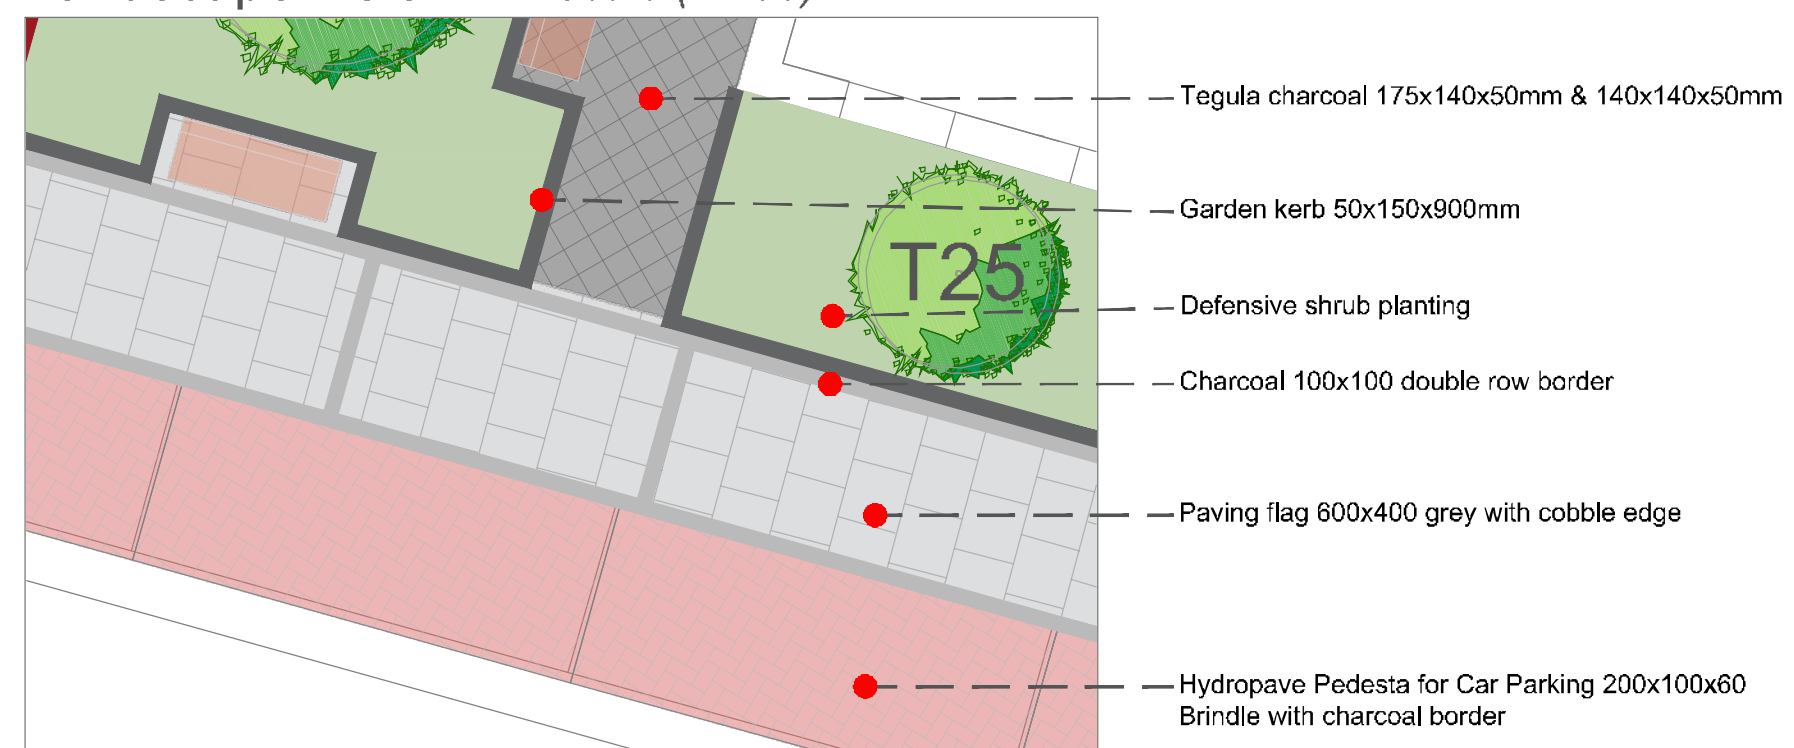

Landscape Masterplan Scale (1:200)

Landscape Detail 1 Scale (1:100)

Landscape Detail 2 Scale (1:100)

Landscape Roof Garden & Private Terrace Scale (1:100)

Landscape Treatments

Proposed Street Tree Planting

No.	Name.	Size.
T1	Platanus acerifolia	18-20cm
T2	Tilia cordata 'Greenspire'	16-18cm
T3	Tilia cordata 'Green column'	16-18cm
T4	Acer campestre 'Elsrijk'	16-18cm
T5	Pyrus calleryana 'Chanticleer'	16-18cm
T6	Quercus palustris	16-18cm
T7	Prunus avium 'Plena'	16-18cm
T8	Sorbus aria	16-18cm

Proposed Small Tree Planting

No.	Name.	Size.
T15	Acer palmatum	150cm
T16	Acer shirasawanum	200cm
T17	Acer griseum	14-16cm
T18	Amelanchier lamarckii	200cm
T19	Arbutus unedo	200cm
T20	Betula pendula	14-16cm
T21	Betula pendula(3 stem min.)	350cm
T22	Betula papyrifera	14-16cm
T23	Crinodendron hookerianum	50L
T24	Laurus nobilis 'Cone Shaped'	200cm
T25	Laurus nobilis(3 stem min.)	200cm
T26	Rhus typhina	120cm
T27	Salix tortuosa	300cm
T28	Malus 'John Downie'	14-16cm
T29	Viburnum opulus	14-16cm

Project Title: Proposed Block 25, Clongriffin, Dublin 13	Dwg. No.: 02
Client: Gerard Gannon Properties	Scale: @ A1 1:200
Drawing Title: Block 25 Street Level & Roof Gardens	Date: 07.08.18
Job No.: 1147 B25	Drawing By: MR
	Checked By: RMD